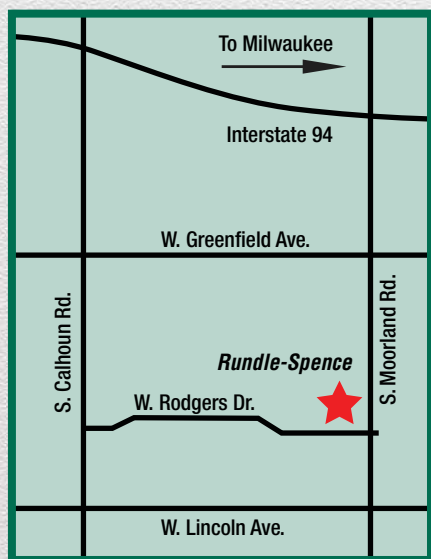

Need help for your customers?

Rundle-Spence's unique ShowPlace is the perfect place to send your customers to see and learn about the latest in plumbing fixtures and accessories. Our well-trained staff will assist your customers, saving you time. And you can be assured we'll never sell direct to the consumer.

Need something fabricated?

Rundle-Spence is the only plumbing, heating and industrial wholesaler in the area with a fully equipped and staffed fabrication shop.

Whether the material is steel, PVC, CPVC, aluminum, brass or other specialty materials –whether you need it cut, threaded, roll grooved or welded, Rundle-Spence can fabricate your custom parts and piping assemblies.

Need Plumbing, Heating or Industrial Products?

Rundle-Spence carries one of the most complete lines of plumbing, heating and industrial products.

For a complete listing, please see our individual Plumbing, Heating and Industrial Line Cards, visit us at www.rundle-spence.com, or call your customer service representative.

Milwaukee

2075 S. Moorland Rd. • New Berlin, WI 53151
Office: 262-782-3000 • Toll Free: 800-783-6060
Fax: 262-782-8470 • Sales Fax: 262-782-5078

Hours – Counter:

Mon. – Fri. 6:30 a.m. – 5:00 p.m.

Office & Contractor Sales:

Mon. – Fri. 7:00 a.m. – 5:00 p.m.

ShowPlace:

Mon. & Wed 8:00 a.m. – 8:00 p.m.

Tue., Thu. & Fri. 8:00 a.m. – 5:00 p.m.